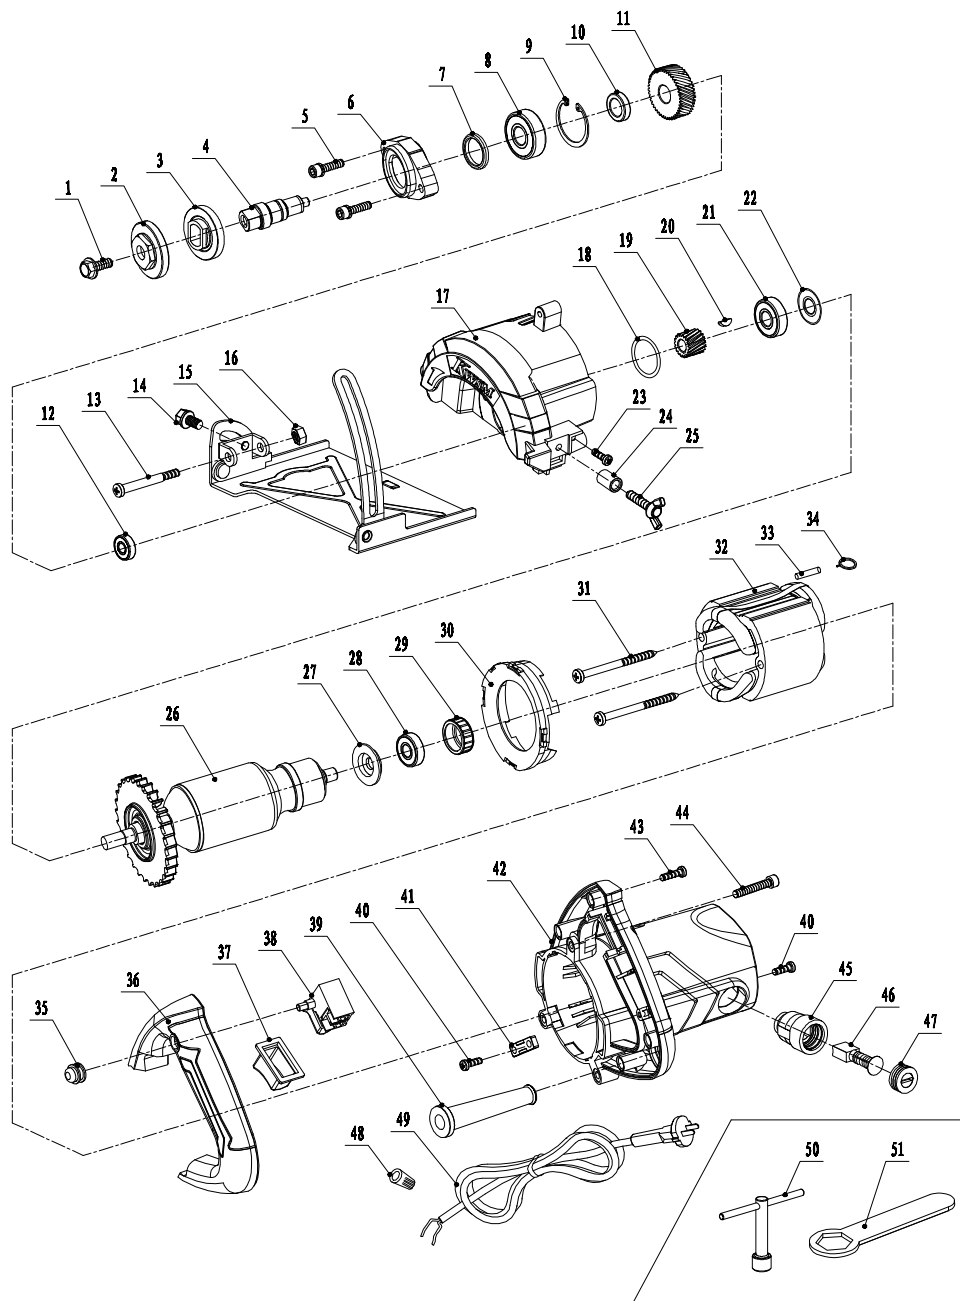

EXPLODED VIEW OF RD-CS28

PARTS LIST RD-CS28

1	Z1E-CD03-110C	1	40	GB/T 845-1985	4
2	Z1E-CD03-110C	1	41		1
3	Z1E-CD03-110C	1	42	Z1E-CD03-110C	1
4	Z1E-CD03-110C	1	43	GB/T 845-1985	4
5	Z1E-CD03-110C	2	44		3
6	Z1E-CD03-110C	1	45	Z1E-CD03-110C	2
7	Z1E-CD03-110C	1	46	Z1E-CD03-110C	2
8	GB/T 276-1994	1	47	Z1E-CD03-110C	2
9	GB/T 893.1-1986	1	48		1
10	Z1E-CD03-110C	1	49		1
11	Z1E-CD03-110C	1	50		1
12	GB/T 276-1994	1	51		1
13	Z1E-CD03-110C	1			
14	Z1E-CD03-110C	1			
15	Z1E-CD03-110C	1			
16	Z1E-CD03-110C	1			
17	Z1E-CD03-110C	1			
18	Z1E-CD03-110C	1			
19	Z1E-CD03-110C	1			
20	Z1E-CD03-110C	1			
21	GB/T 276-1994	1			
22	Z1E-CD03-110C	1			
23	GB/T 818-2000	1			
24	Z1E-CD03-110C	1			
25	Z1E-CD03-110C	1			
26	Z1E-CD03-110C	1			
27	Z1E-CD03-110C	1			
28	GB/T 276-1994	1			
29	Z1E-CD03-110C	1			
30	Z1E-CD03-110C	1			
31	GB/T 845-1985	2			
32	Z1E-CD03-110C	1			
33	Z1E-CD03-110C	2			
34	Z1E-CD03-110C	2			
35	Z1E-CD03-110C	1			
36	Z1E-CD03-110C	1			
37	Z1E-CD03-110C	1			
38	Z1E-CD03-110C	1			
39	S1M-CD02-100	1			